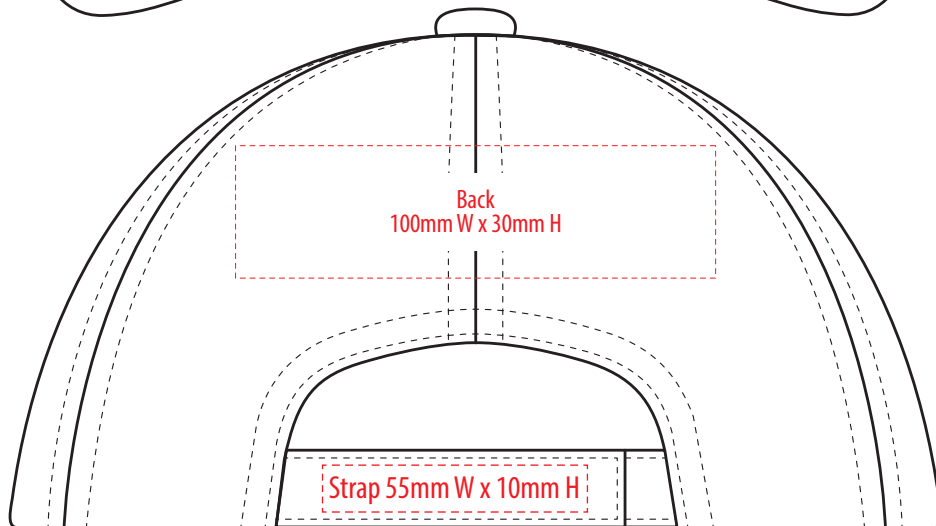

4167

COLOUR

4167

NOTE:
The maximum decoration area is a guide only and is greatly dependant on the logo shape.

EMBROIDERY

4167

NOTE:
The maximum decoration area is a guide only and is greatly dependant on the logo shape.

4167

NOTE:

The maximum decoration area is a guide only and is greatly dependant on the logo shape.

SUPASUB / SUPAETCH / SUPAFLEX