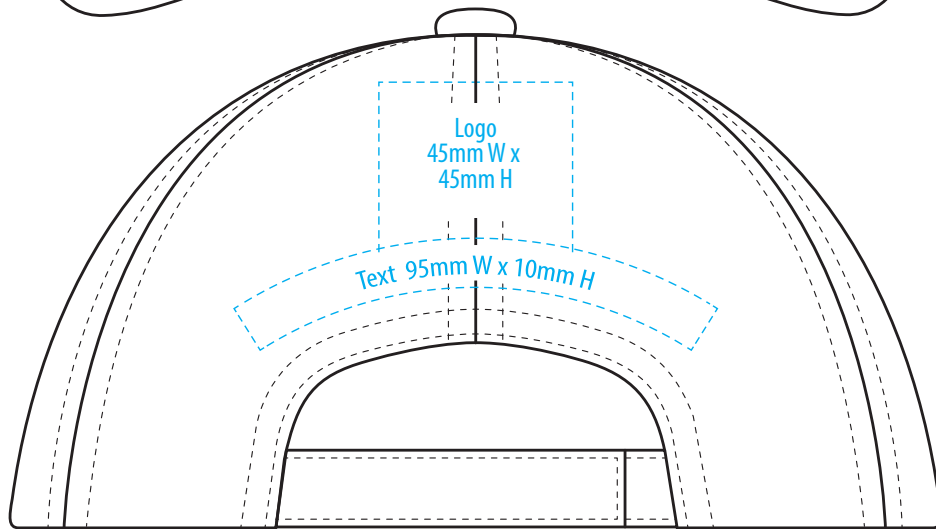

4167

COLOUR

4167

NOTE:
The maximum decoration area is a guide only and is greatly dependant on the logo shape.

EMBROIDERY

4167

NOTE:
The maximum decoration area is a guide only and is greatly dependant on the logo shape.

4167

NOTE:

The maximum decoration area is a guide only and is greatly dependant on the logo shape.

SUPASUB / SUPAETCH / SUPAFLEX