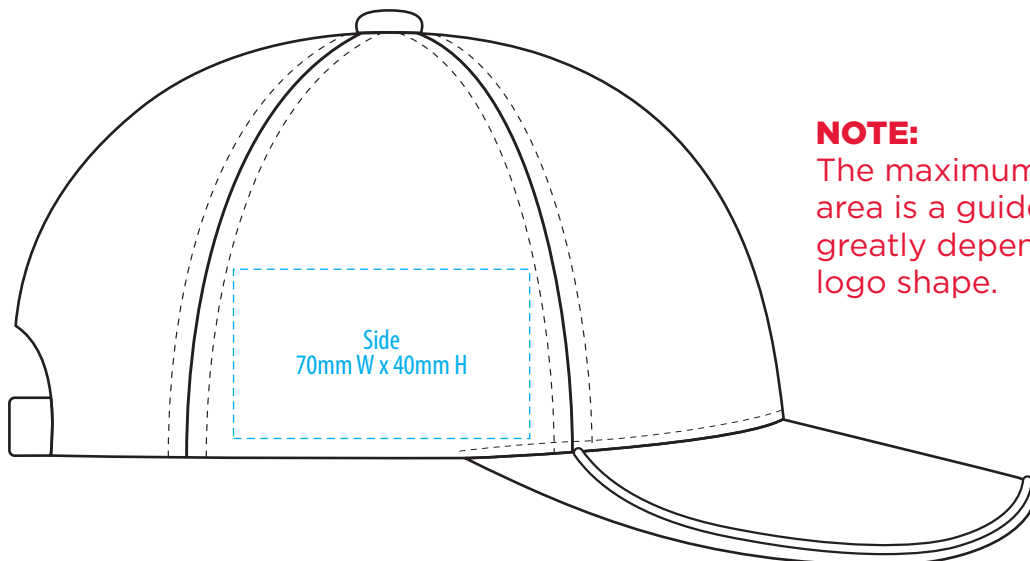

4167

COLOUR

4167

NOTE:
The maximum decoration area is a guide only and is greatly dependant on the logo shape.

EMBROIDERY

4167

NOTE:
The maximum decoration area is a guide only and is greatly dependant on the logo shape.

4167

NOTE:

The maximum decoration area is a guide only and is greatly dependant on the logo shape.

SUPASUB / SUPAETCH / SUPAFLEX