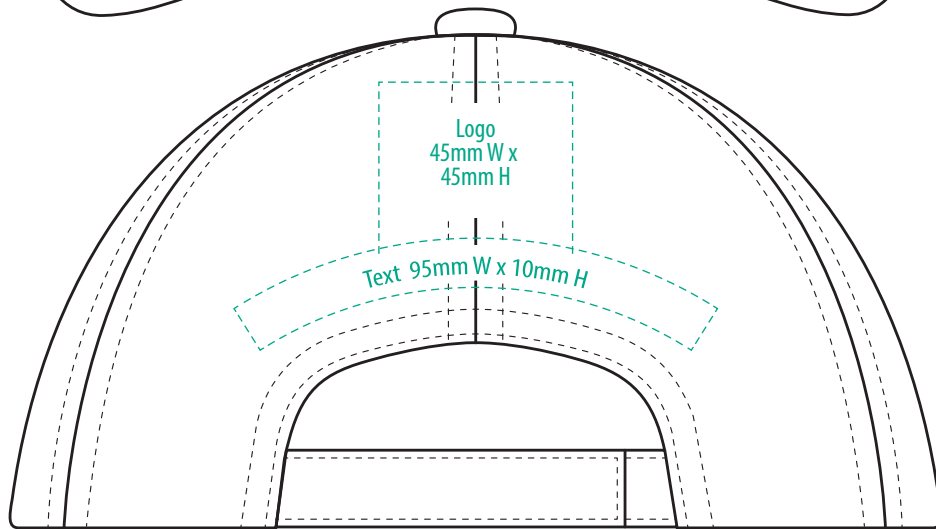

4167

COLOUR

4167

NOTE:
The maximum decoration area is a guide only and is greatly dependant on the logo shape.

EMBROIDERY

4167

NOTE:
The maximum decoration area is a guide only and is greatly dependant on the logo shape.

4167

NOTE:

The maximum decoration area is a guide only and is greatly dependant on the logo shape.

SUPASUB / SUPAETCH / SUPAFLEX