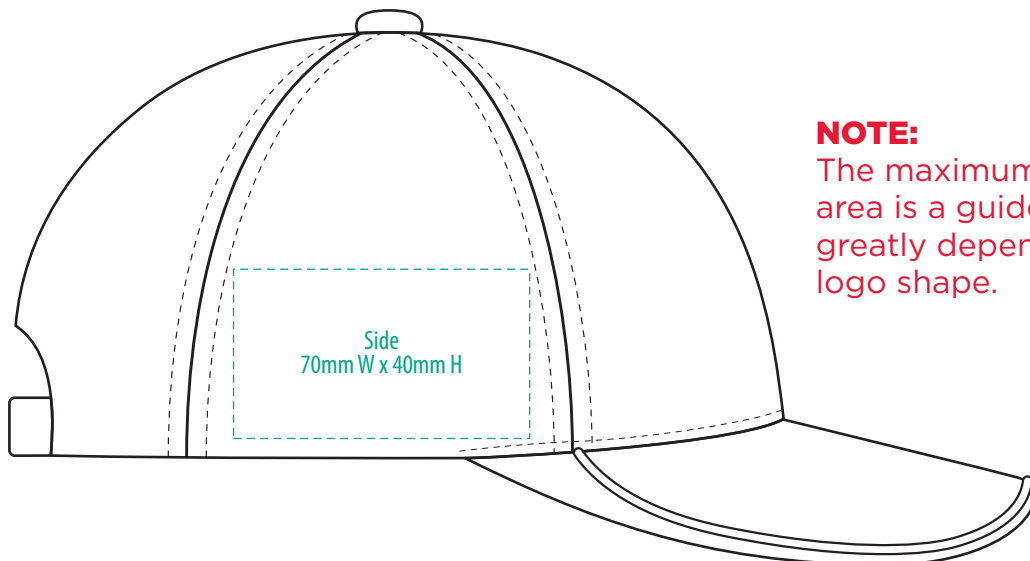

4167

COLOUR

4167

NOTE:
The maximum decoration area is a guide only and is greatly dependant on the logo shape.

EMBROIDERY

4167

NOTE:
The maximum decoration area is a guide only and is greatly dependant on the logo shape.

4167

NOTE:

The maximum decoration area is a guide only and is greatly dependant on the logo shape.

SUPASUB / SUPAETCH / SUPAFLEX