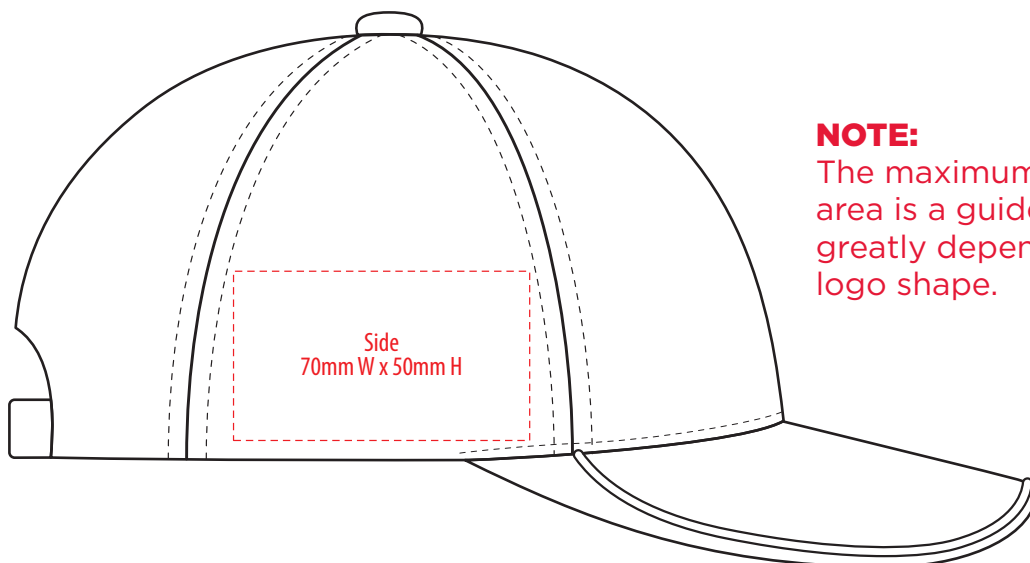

4167

COLOUR

4167

NOTE:
The maximum decoration area is a guide only and is greatly dependant on the logo shape.

EMBROIDERY

4167

NOTE:
The maximum decoration area is a guide only and is greatly dependant on the logo shape.

4167

NOTE:

The maximum decoration area is a guide only and is greatly dependant on the logo shape.

SUPASUB / SUPAETCH / SUPAFLEX