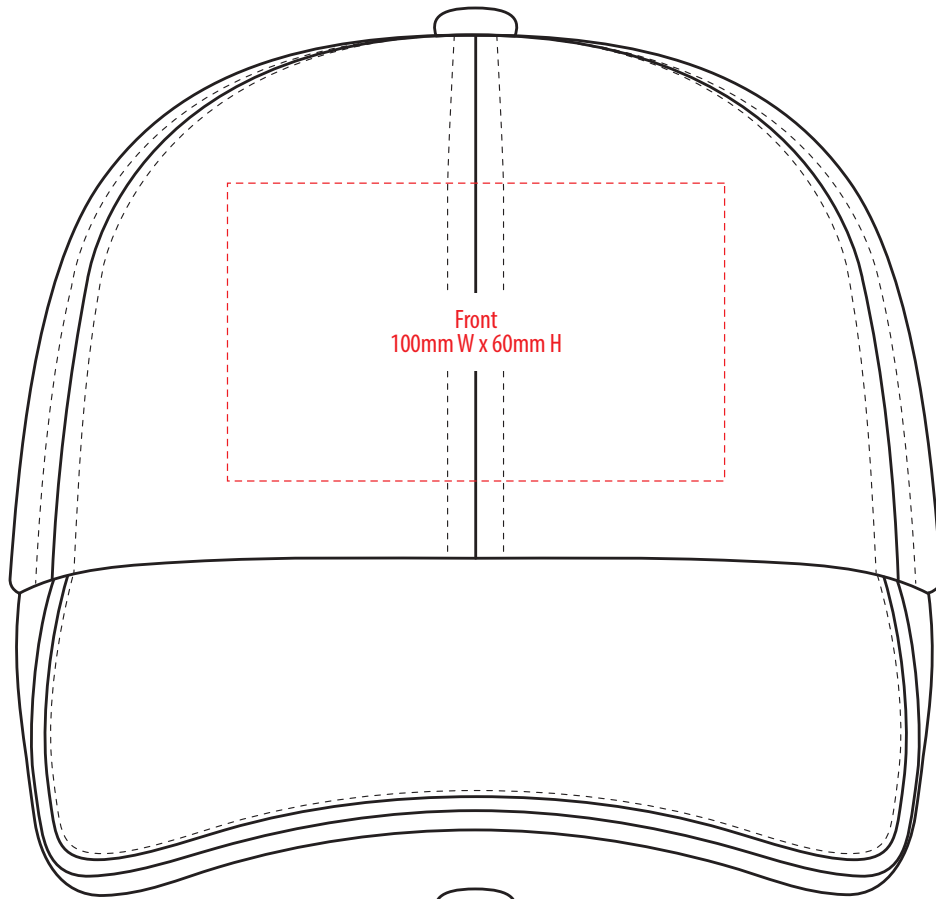

4167

COLOUR

4167

NOTE:
The maximum decoration area is a guide only and is greatly dependant on the logo shape.

EMBROIDERY

4167

NOTE:
The maximum decoration area is a guide only and is greatly dependant on the logo shape.

4167

NOTE:

The maximum decoration area is a guide only and is greatly dependant on the logo shape.

SUPASUB / SUPAETCH / SUPAFLEX